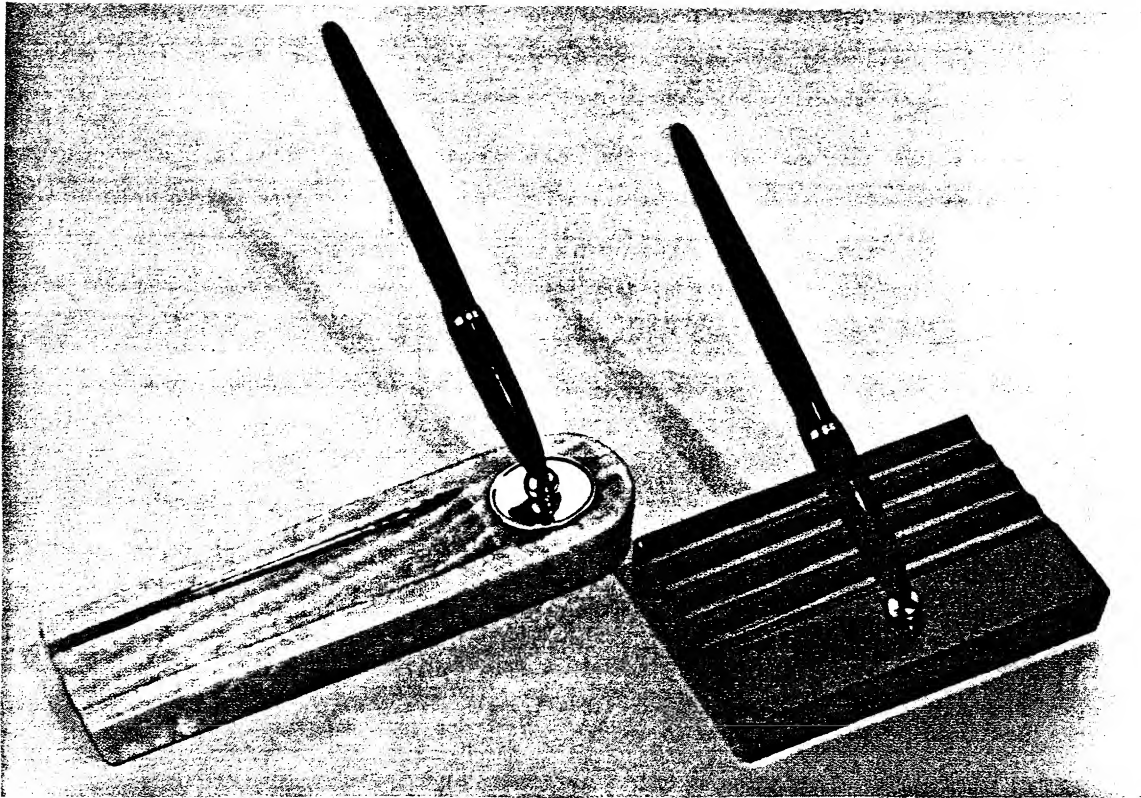

Parker "51" MAGNETIX Desk Sets

MODEL NO. 90-132

Brown onyx base with ornamental escutcheon, with black "51" pen and holder, $2\frac{3}{8} \times 8\frac{1}{4}$ " . . . $17.50.
No. 90-133: same base with maroon pen and holder.

MODEL NO. 90-104

Black finished white metal, grooved surface, with black "51" pen and holder, $4\frac{1}{2} \times 5$ " . . . $17.50.